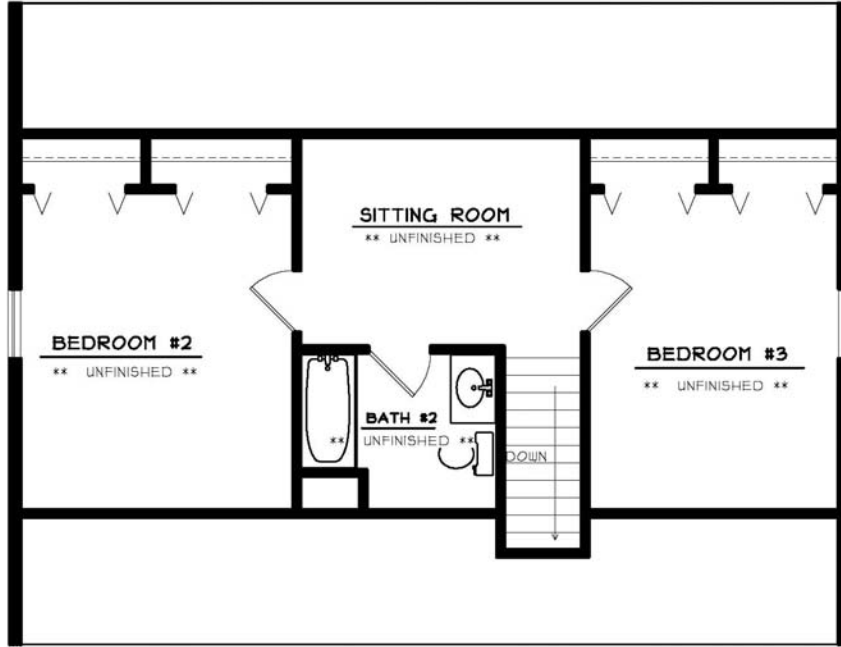

The Wesley

FRONT ELEVATION

*With Finished Upstairs
Bedrooms: 3
Baths: 2
Sq. Footage: 1,575

The Wesley

This traditional Cape Cod includes a master bedroom downstairs. This model shows an economical design that will always be in good fashion.

The Wesley

SUGGESTED SECOND FLOOR
561 SQ. FT. UNFIN.

FIRST FLOOR PLAN
1008 SQ. FT.