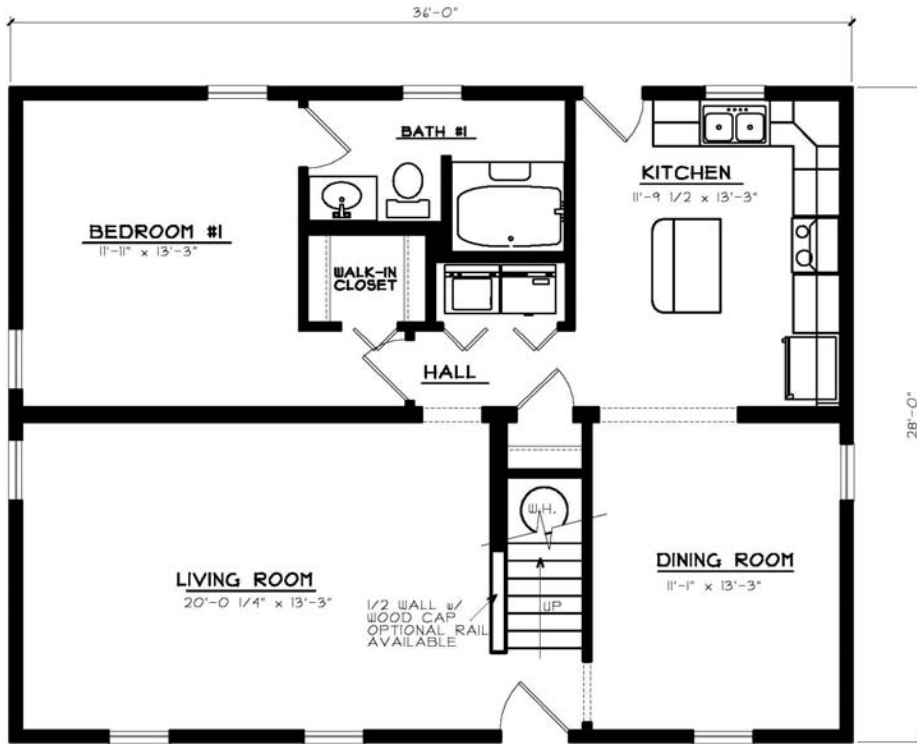

The Wesley

FRONT ELEVATION

*With Finished Upstairs
Bedrooms: 3
Baths: 2
Sq. Footage: 1,575

The Wesley

This traditional Cape Cod includes a master bedroom downstairs. This model shows an economical design that will always be in good fashion.

The Wesley

SUGGESTED SECOND FLOOR
561 SQ. FT. UNFIN.

FIRST FLOOR PLAN
1008 SQ. FT.