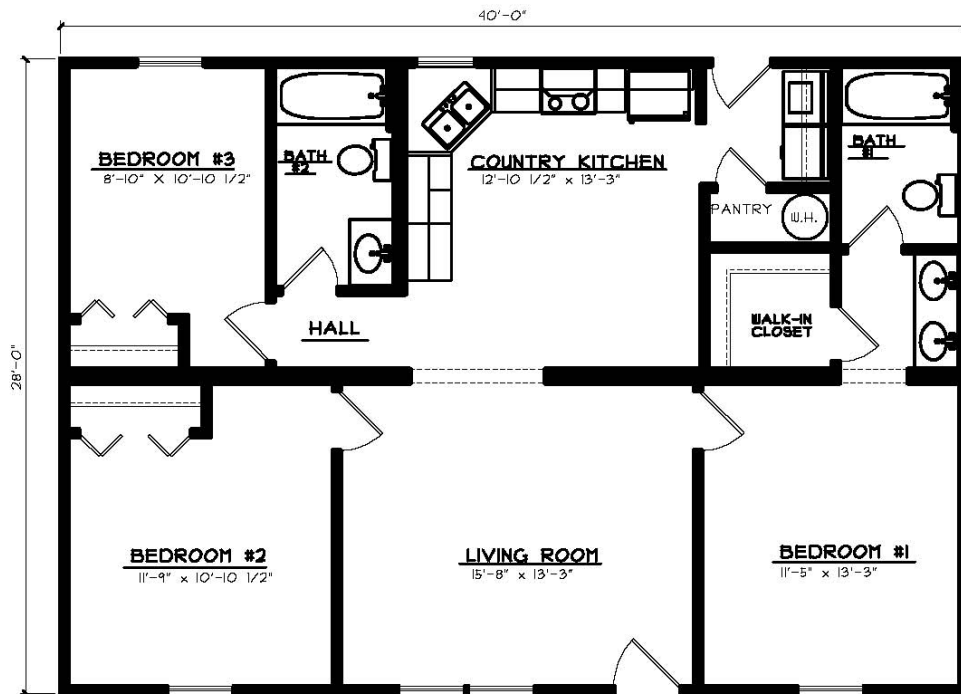

The Vienna

Bedrooms: 3
 Baths: 2
 Sq. Footage: 1,120

FRONT ELEVATION

FLOOR PLAN
 1120 SQ. FT. - LIVING

The Vienna

This charming “split bedroom” rancher features 3 bedrooms and two full baths. The master suite includes a walk-in closet and an oversized vanity.