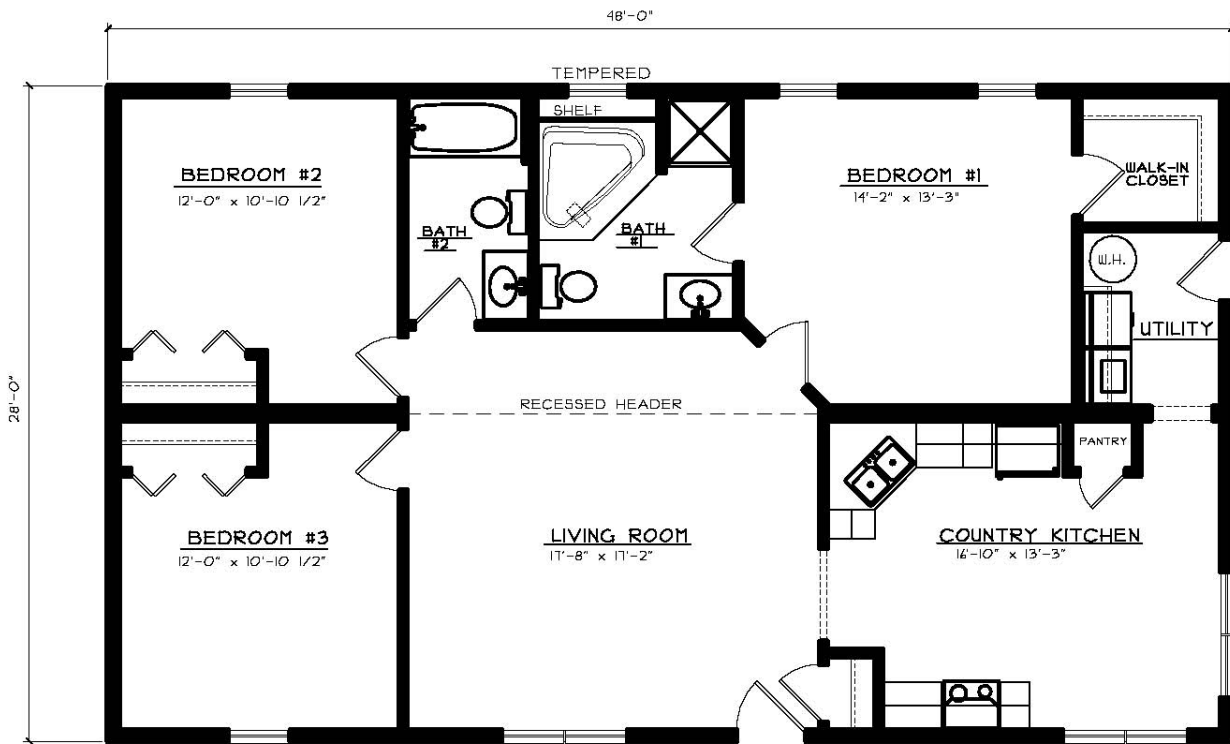

The Whitehaven

Bedrooms: 3
 Baths: 2
 Sq. Footage: 1,344

FRONT ELEVATION

FLOOR PLAN

1344 SQ. FT.

The Whitehaven

This cozy rancher features a “split-bedroom” design and a master suite with a corner soaker tub and a walk-in closet.