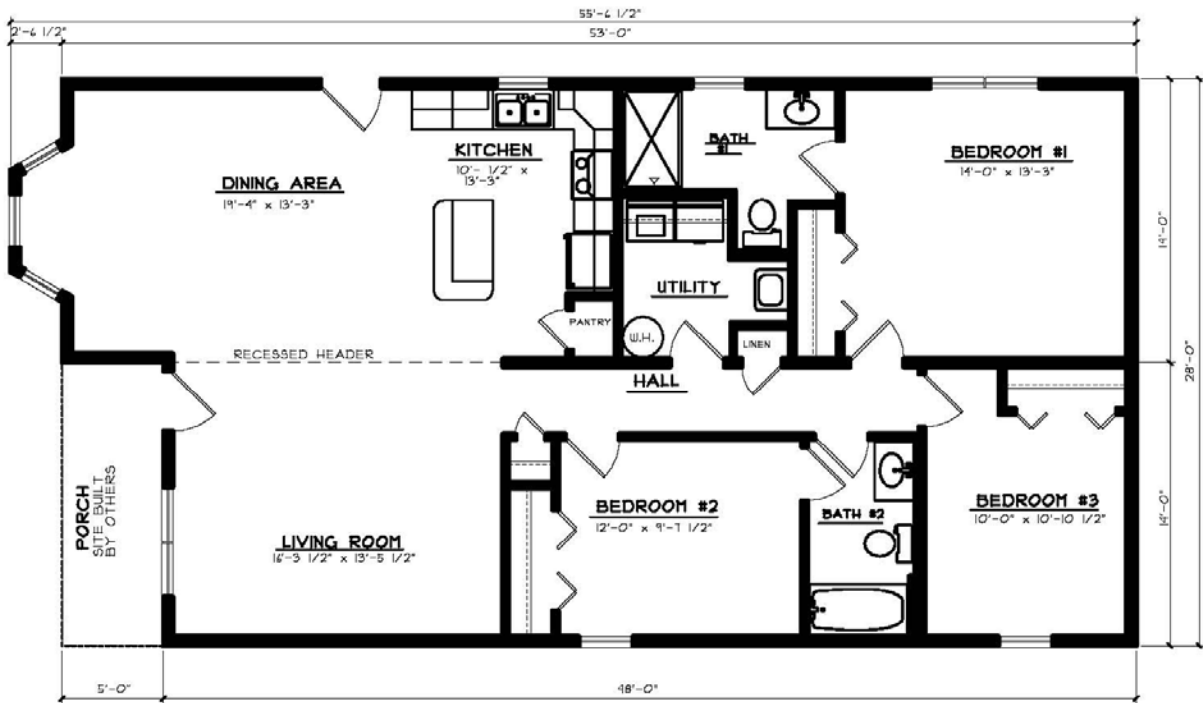

The Bohemia

Bedrooms: 3
 Baths: 1 3/4
 Sq. Footage: 1,430

FRONT ELEVATION

SHOWN W/ THE FOLLOWING OPTIONS NOT INCLUDED IN BASE PRICE
 ** 7/12 ROOF PITCH
 ** PORCH SITE BUILT BY OTHERS

FLOOR PLAN

1430 SQ. FT.

The Bohemia

This home features a very open living area. The kitchen includes an island with a countertop overhang, a great area to unwind with your family after a long day.