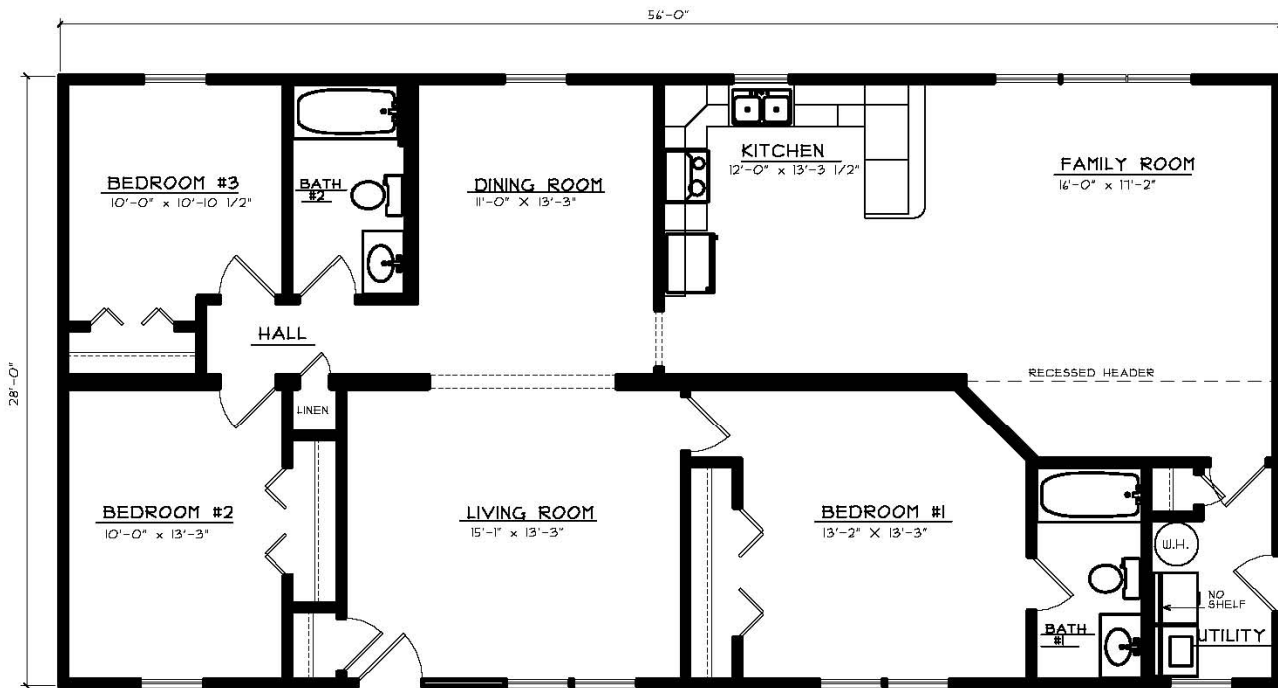

The Brenford

Bedrooms: 3
 Baths: 2
 Sq. Footage: 1,568

FRONT ELEVATION

SHOWN W/ THE FOLLOWING OPTIONS NOT INCLUDED IN BASE PRICE
 ** 18" 7/12 FALSE GABLE DORMER

FLOOR PLAN

1568 SQ. FT. - LIVING

The Brenford

This 3 Bedroom, 2 Bath “split-bedroom” Rancher features an oversized Family Room directly off the open kitchen. This area is perfect for entertaining.