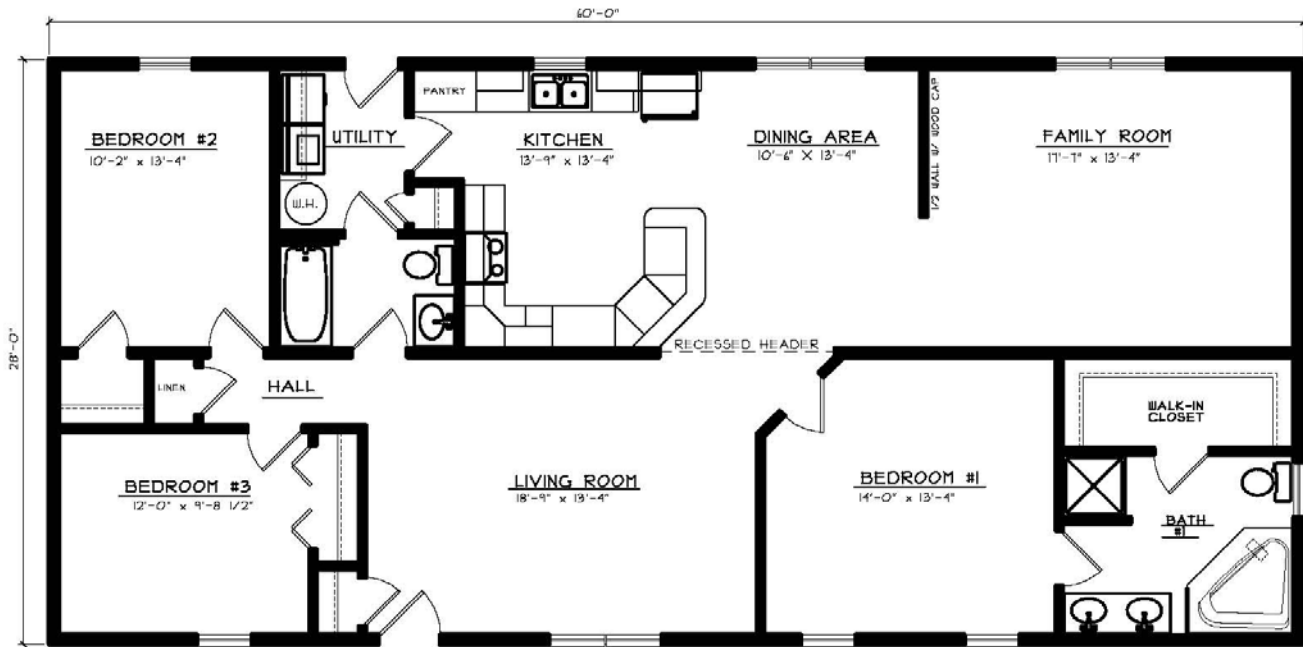

The Betterton

Bedrooms: 3
 Baths: 2
 Sq. Footage: 1,680

FRONT ELEVATION

SHOWN W/ THE FOLLOWING OPTIONS NOT INCLUDED IN BASE PRICE

** GABLE PORCH W/ ROUND VENT SITE BUILT BY OTHERS

FLOOR PLAN
 1680 SQ. FT.

The Betterton

This spacious rancher features an open family room and a master suite with a nicely appointed bath. The kitchen includes additional storage in the pantry cabinets.