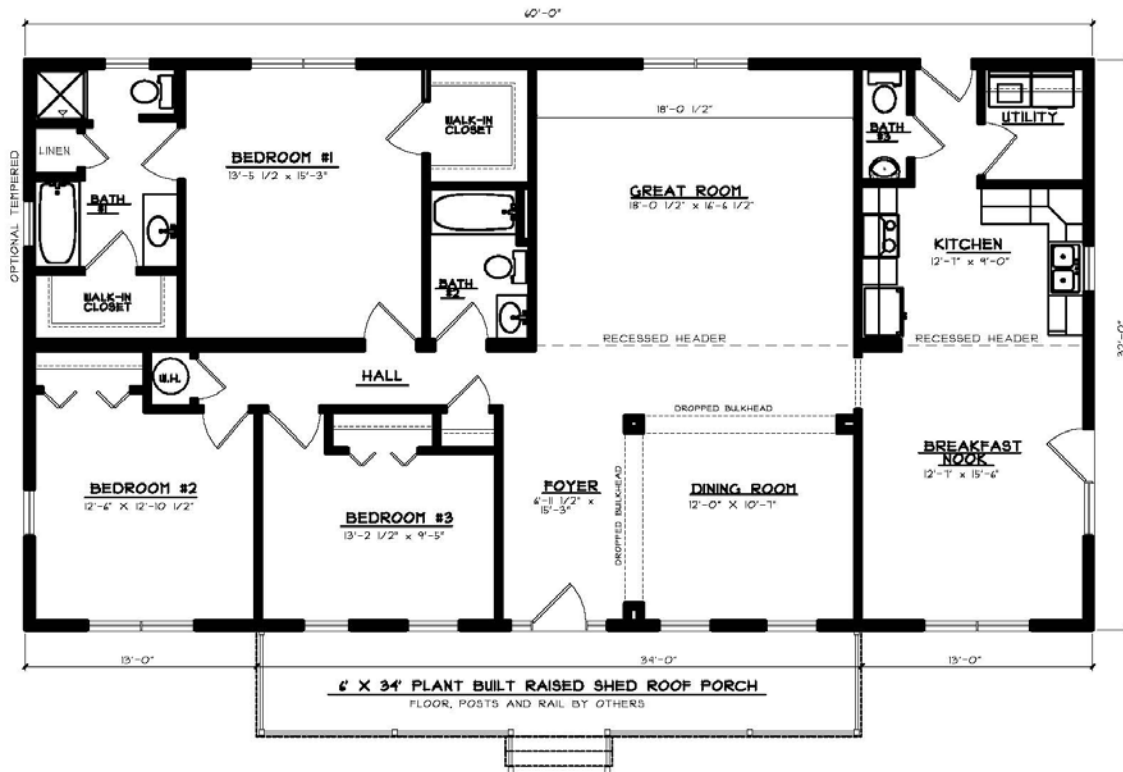

The Harrington

Bedrooms: 3
Baths: 2 1/2
Sq. Footage: 1,920

FRONT ELEVATION

SHOWN W/ THE FOLLOWING OPTIONS NOT INCLUDED IN BASE PRICE
 ** 1/2 ROOF PITCH
 ** PLANT BUILT RAISED SHED ROOF PORCH (FLR. POSTS & RAIL BY OTHERS)
 ** FRONT DOOR W/ (2) SIDELITES

FLOOR PLAN
 1920 SQ. FT. - LIVING

The Harrington

This large 32' wide rancher features a lovely dining area with a dropped bulkhead ceiling. The optional raised roof porch is available on all our ranch homes.