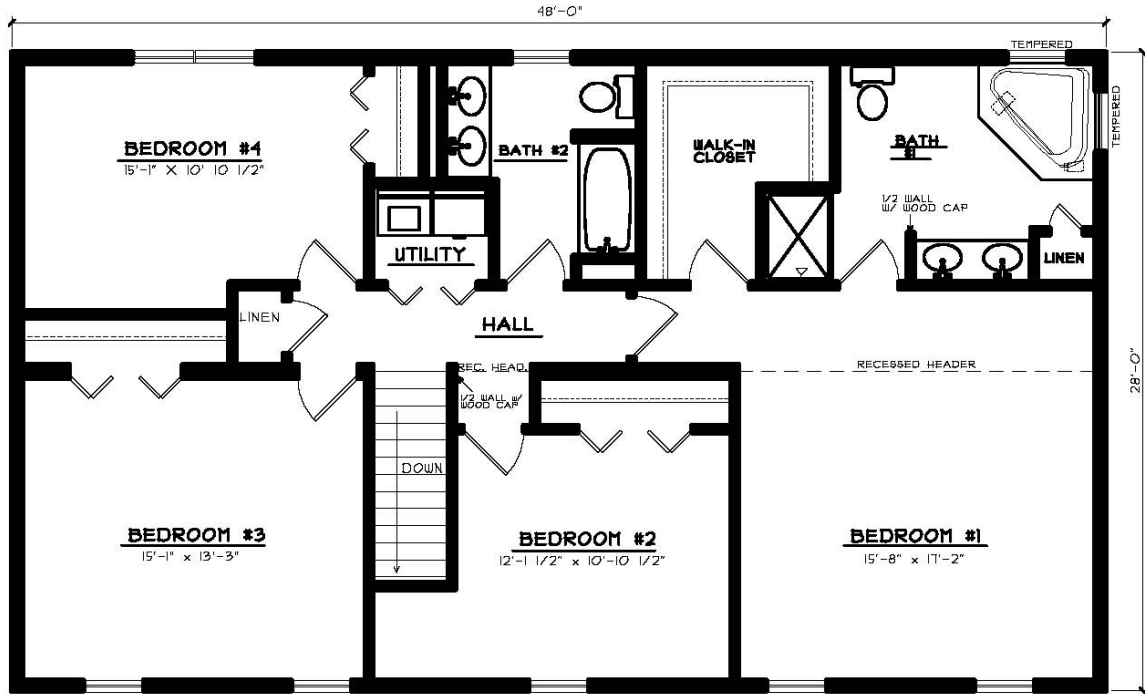

The Ironshire

FRONT ELEVATION

SHOWN W/ THE FOLLOWING OPTIONS NOT INCLUDED IN BASE PRICE:

- ** ACORN PEDIMENT W/ FILASTERS AT FRONT DOOR
- ** ADD'L. COACH LIGHT AT FRONT DOOR

Bedrooms: 4
Baths: 2 1/2
Sq. Footage: 2,688

The Ironshire

This large colonial two-story has 4 Bedrooms with a spacious Master Suite. An open living area downstairs is great for family time.

The Ironshire

SECOND FLOOR PLAN

1344 SQ. FT.

FIRST FLOOR PLAN

1344 SQ. FT.